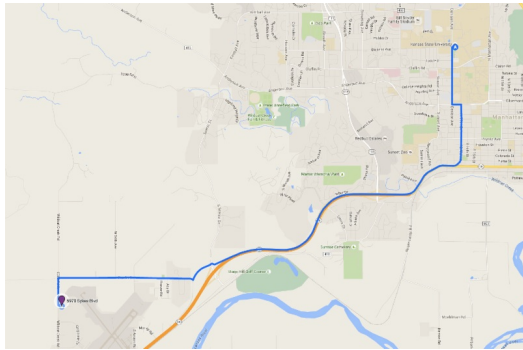

Directions to APD West via KS-18 West
~ Time 14 min Distance ~ 7.8 miles

[Click on image to enlarge](#)

Head south on University Dr toward Claflin Rd
Take N Seth Child Rd and KS-18 W to Skyway Dr in Manhattan. Take the Scenic Drive exit from KS-18 W
9 min (5.2 mi)
Take Eureka Dr to Executive Court in Manhattan
5 min (2.6 mi)
5970 Executive Court
Manhattan, KS 66503

Shuttle Schedule

The pick up location for APDesign West will be at the half circle off of 17th between the K-State Student Union and Seaton Hall. The Shuttle Route Tag will be "APD West". The shuttle will stop in the parking lot at APDesign West near the handicap spots. Shuttles will begin at 7 am on Monday, 24 August. It will take the shuttle approximately 20 minutes to reach APDesign West where it will pick up any passengers needing to return to campus, 20 minute drive back to campus drop off/pick up at 7:40 am and will continue.