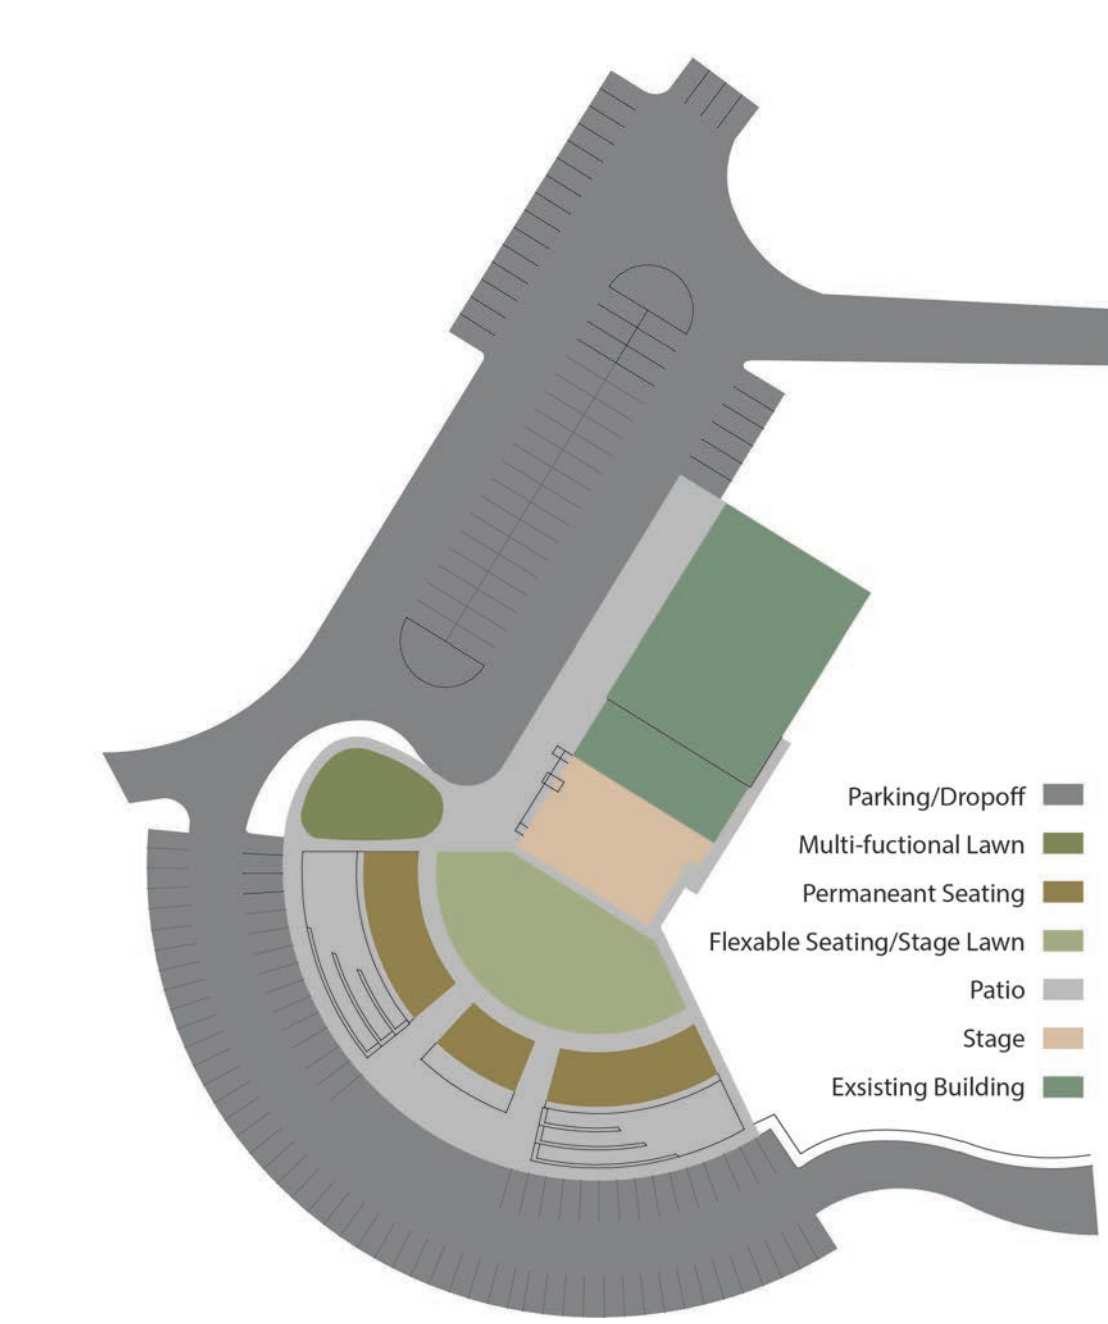

Context Plan Scale: 1"=200' 0"

Site Plan Scale: 1"=10' 0"

Entry Patio

View from Stage

Terraced Seating

Site Section Scale: 1"=10' 0"

Seating Detail

Opening Poster

Cuesta Pavilion

Parti

Program

Circulation