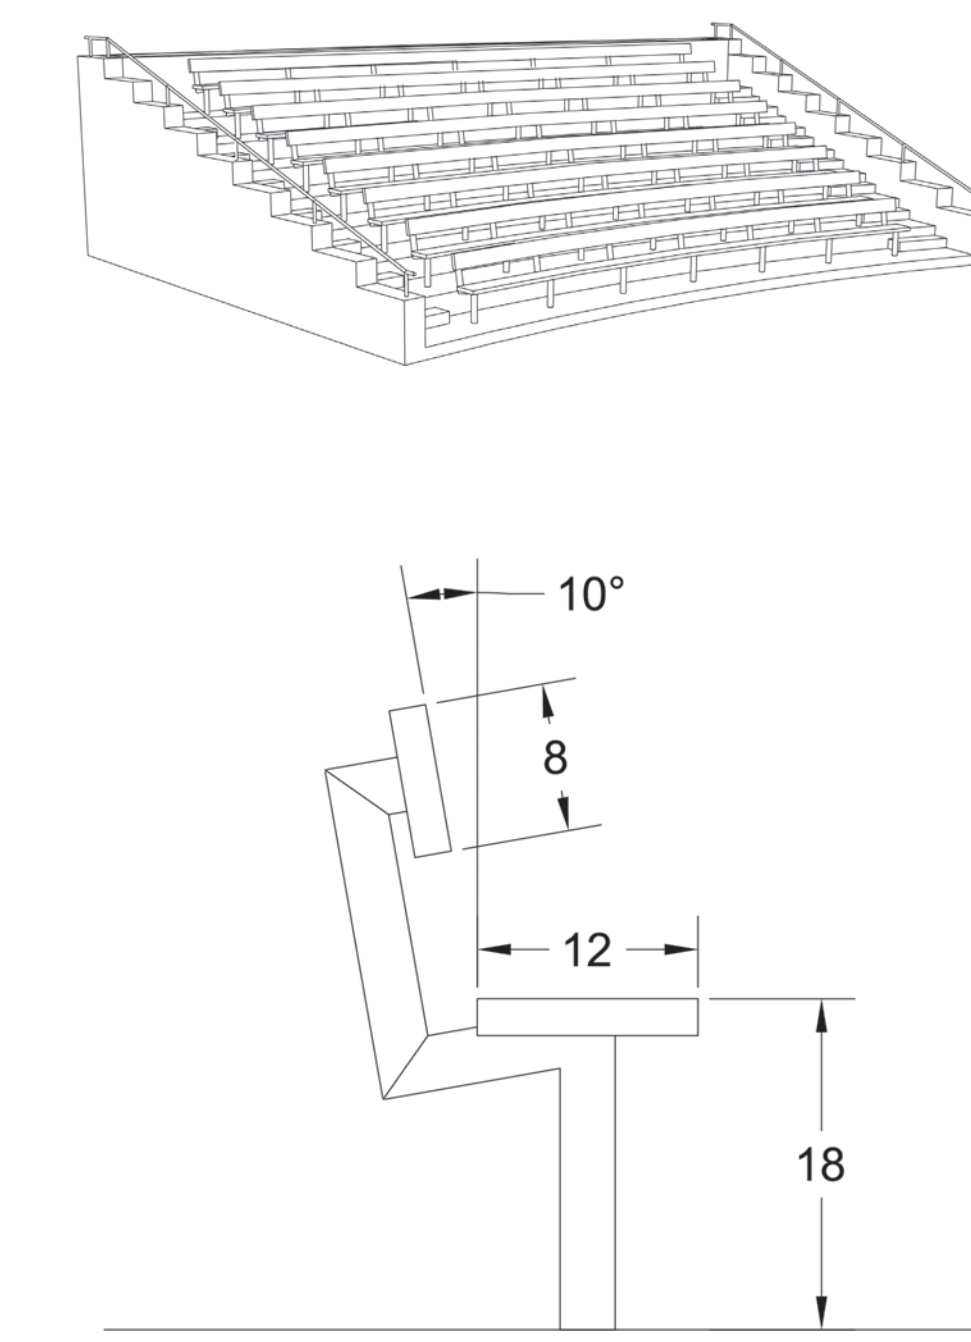

Context Plan Scale: 1"=200' 0"

Site Plan Scale: 1"=10' 0"

Entry Patio

View from Stage

Terraced Seating

Site Section Scale: 1"=10' 0"

Seating Detail

Opening Poster

Cuesta Pavilion

Parti

Program

Circulation