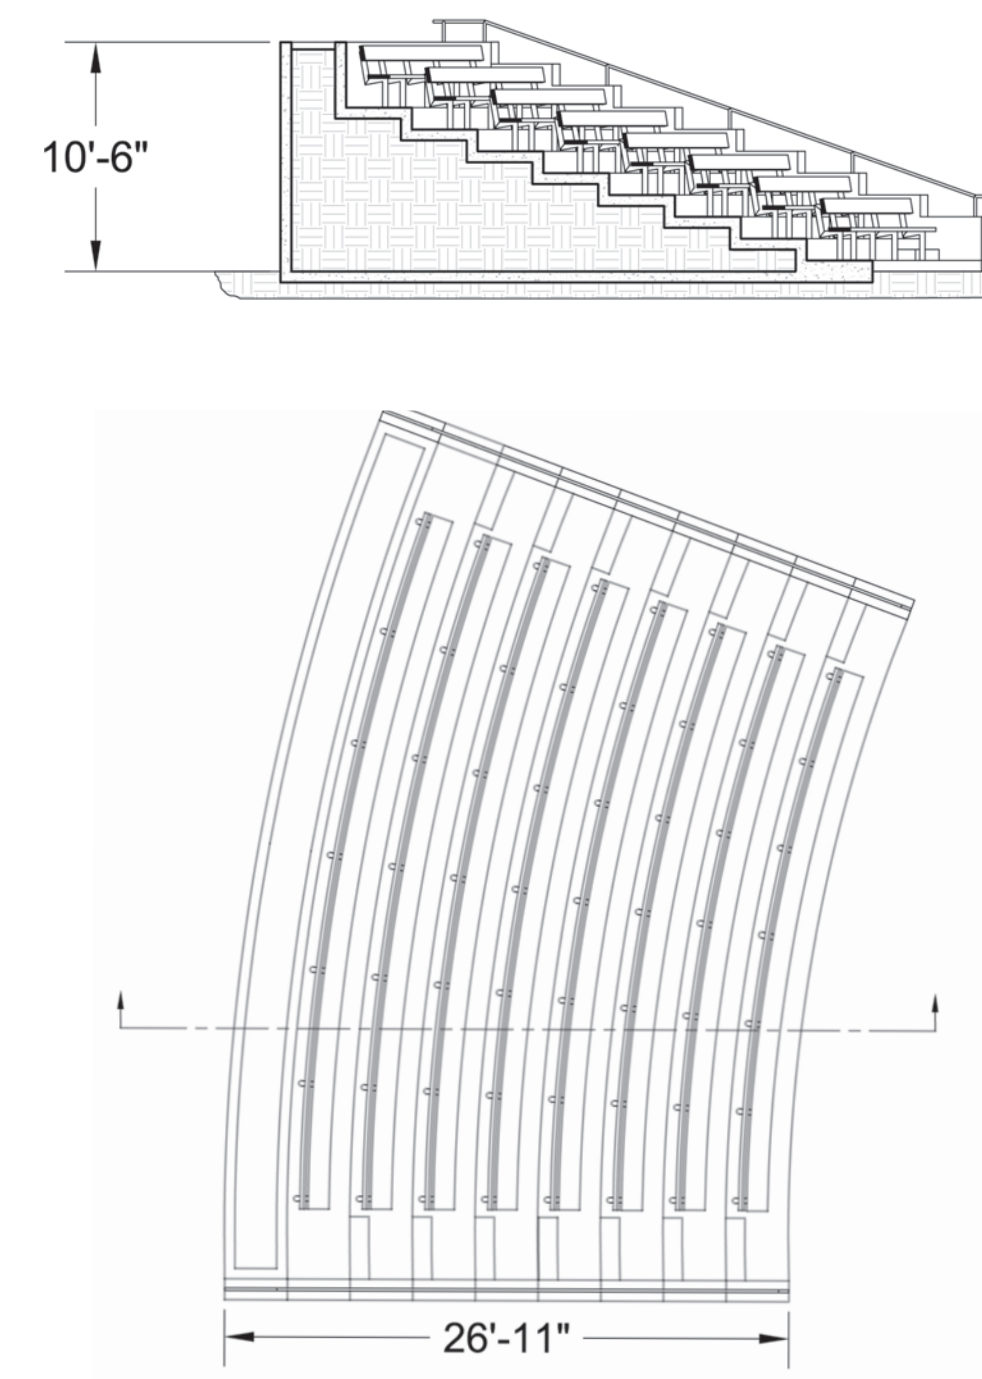

Context Plan Scale: 1"=200' 0"

Site Plan Scale: 1"=10' 0"

Entry Patio

View from Stage

Terraced Seating

Site Section Scale: 1"=10' 0"

Seating Detail

Opening Poster

Cuesta Pavilion

Parti

Program

Circulation