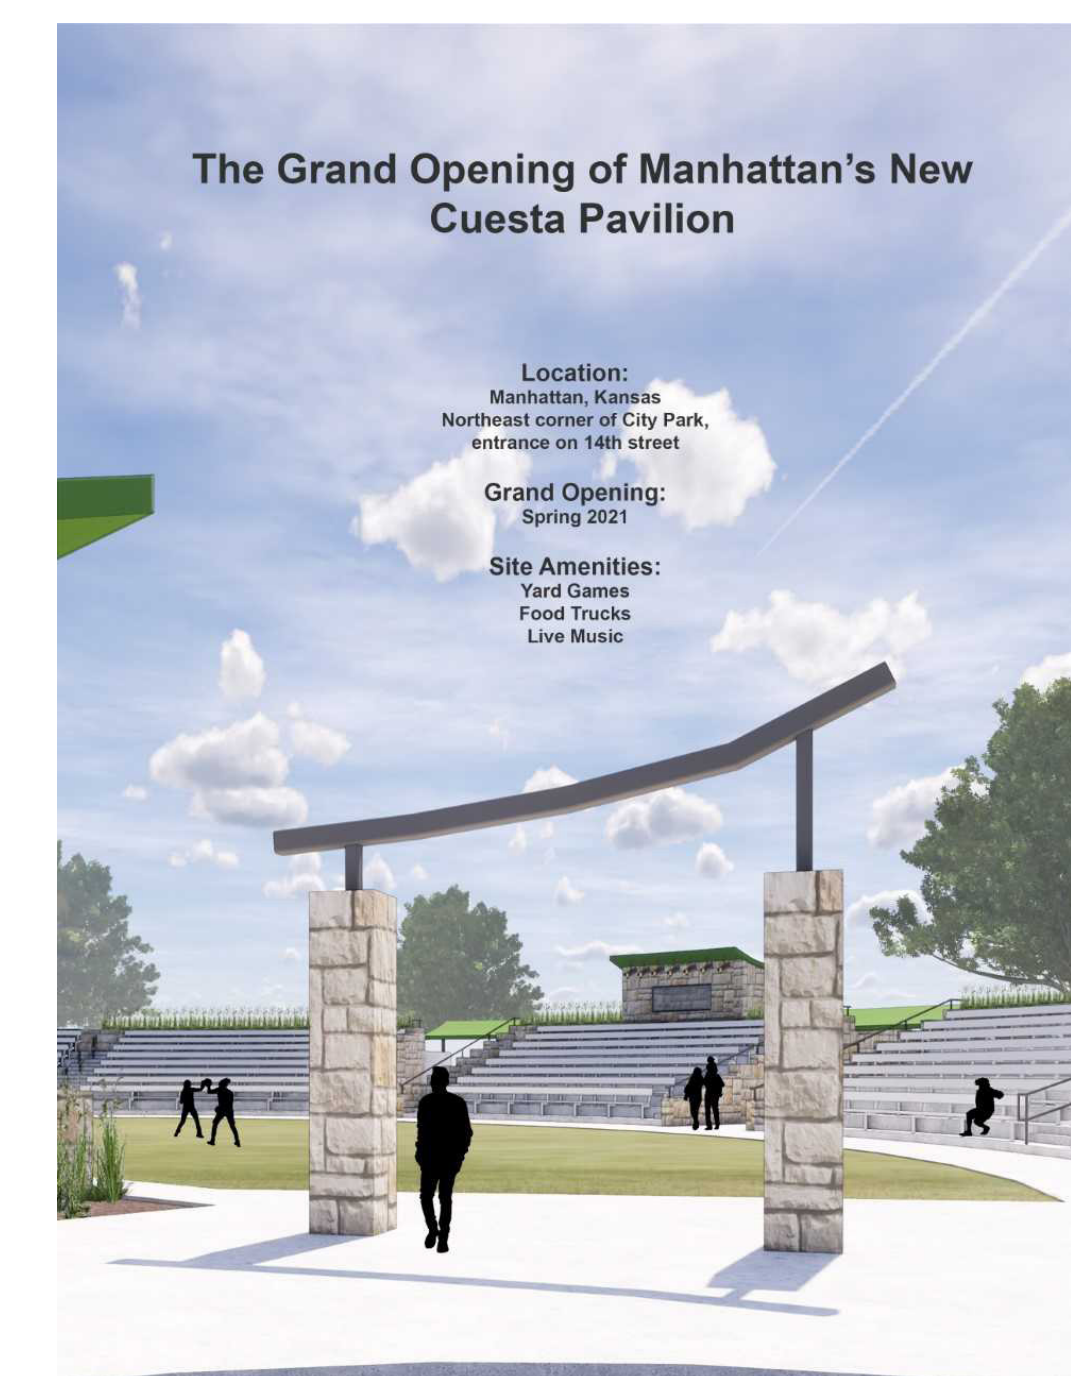

Context Plan Scale: 1"=200' 0"

Site Plan Scale: 1"=10' 0"

Entry Patio

View from Stage

Terraced Seating

Site Section Scale: 1"=10' 0"

Seating Detail

Opening Poster

Cuesta Pavilion

Parti

Program

Circulation