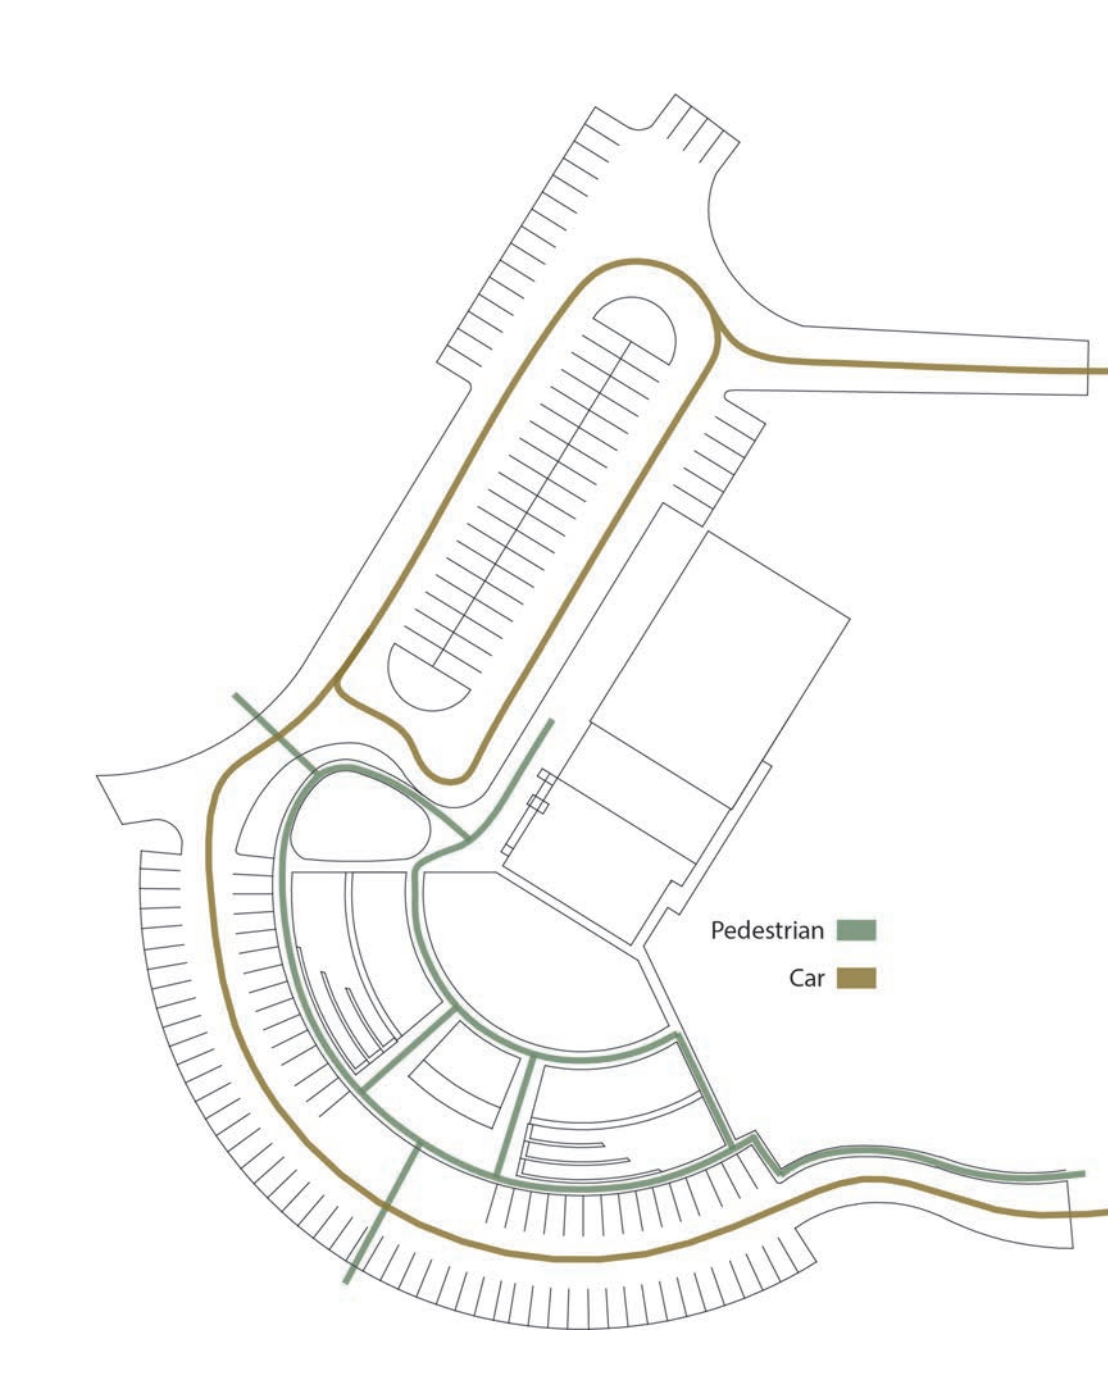

Context Plan Scale: 1"=200' 0"

Site Plan Scale: 1"=10' 0"

Entry Patio

View from Stage

Terraced Seating

Site Section Scale: 1"=10' 0"

Seating Detail

Opening Poster

Cuesta Pavilion

Parti

Program

Circulation