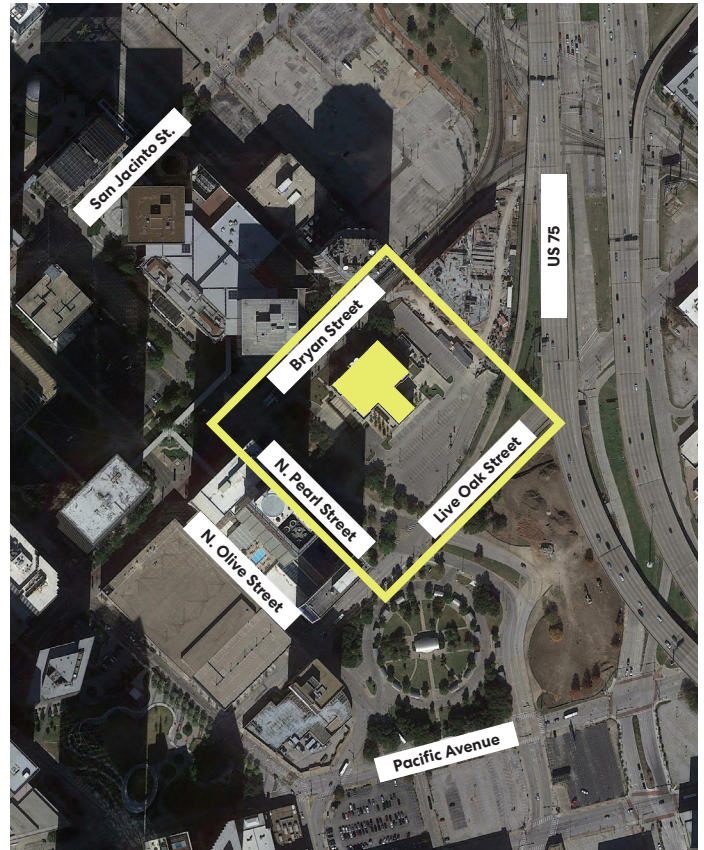

Perkins&Will

2218 Bryan Street, Suite 200
Dallas, TX 75201
(Old Dallas High School)

Parking

Parking is on the south side of the building as shown below. Please scan the QR code in the parking lot to register your vehicle. Parking is \$7 on weekdays before 10pm.

Entering the building:

Please enter through the glass doors located near the Tesla charging stations. Continue down the vestibule and follow the hallway to the elevators, (located on the left). Take the elevator up to the 2nd floor and exit left, continue around the corner to the front desk where our Receptionist is located.

If you have any questions, please call us at **214-283-8700**.

-  **Parking Entrance/Exit**
-  **Parking Kiosks**
-  **Visitor Entrance**
-  **DART Station**
Pearl/Arts District
Red, Blue, Green & Orange Lines