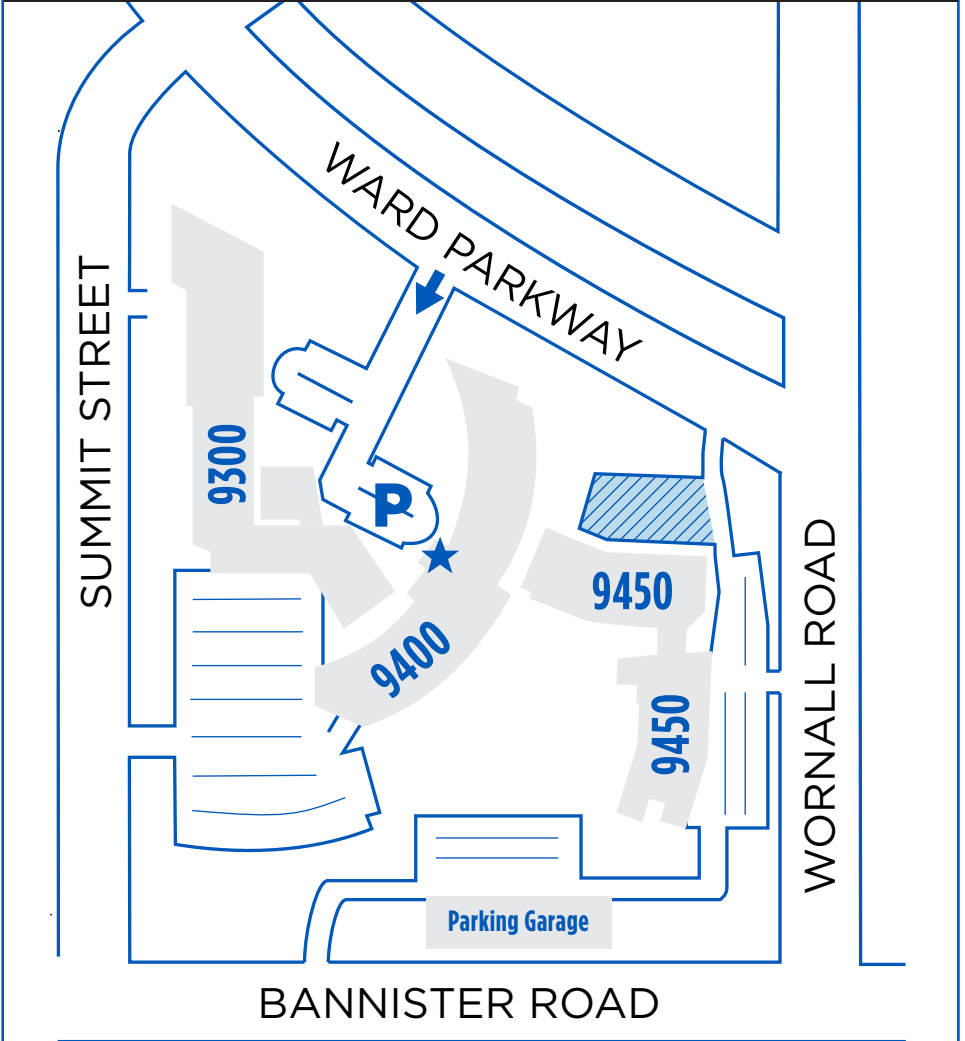

Burns & McDonnell World Headquarters

9400 Ward Parkway, Kansas City, MO 64114

Visitor Parking – 9400 Building

BURNS  **MCDONNELL**

- Building Entrance: ★
- Visitor Parking: P
- Restricted Parking: 