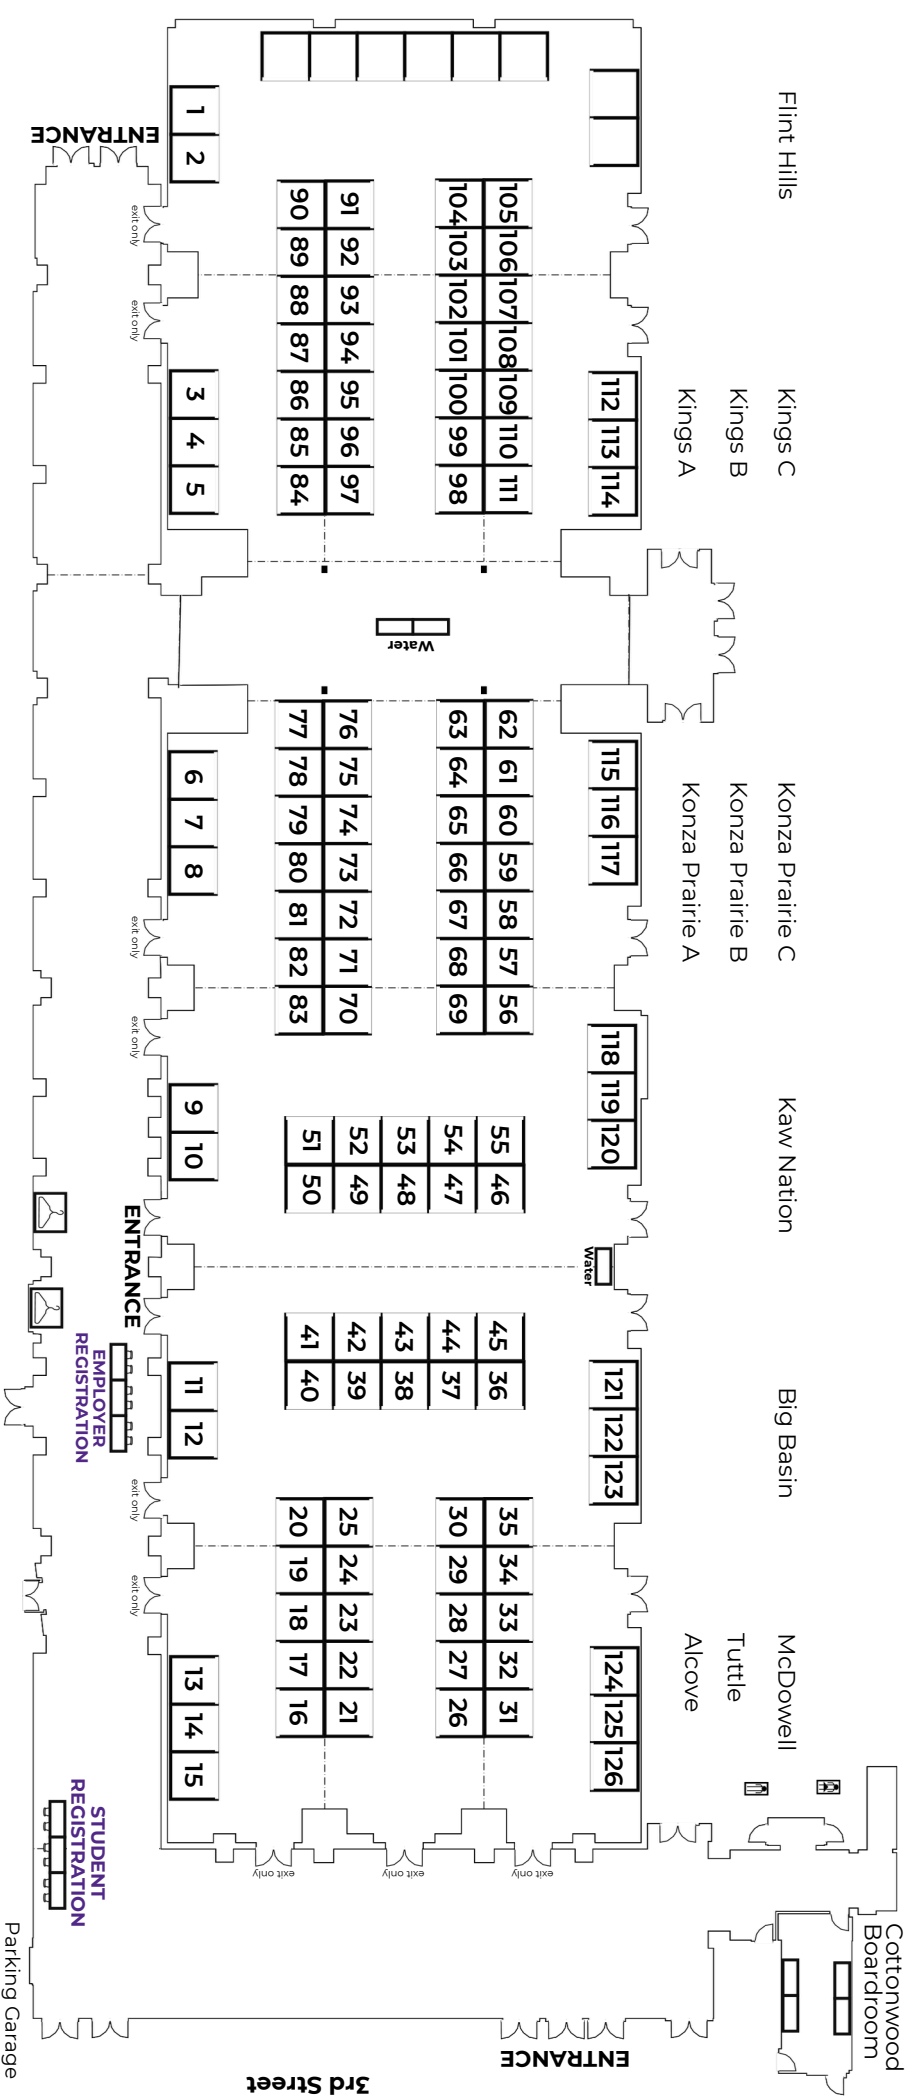

2025

DESIGN EXPO

FRIDAY, FEBRUARY 28
10 A.M. - 3 P.M.
HILTON GARDEN INN

Look for the Powercat
sticker to identify
K-State alumni!

APDESIGN

THE COLLEGE OF
ARCHITECTURE, PLANNING & DESIGN // K-STATE

KANSAS STATE
UNIVERSITY